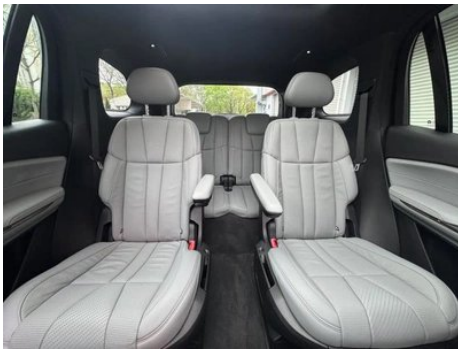

Vehicle Condition

1. Inner side of left A-pillar, Scratch. 2. Right rear fender, Paint repair.

Configuration Information

Model Information

Model Name	Weilai ES8 2020 415KM Signed version Six-seat version
Launch Date	2019.12

Basic parameters

Vehicle Class	Large SUV
Energy Type	Battery Electric Vehicle (BEV)
Maximum Power (kW)	400
Maximum Torque (N·m)	725
Body Type	SUV
Dimensions (L×W×H) (mm)	5022*1962*1756
Official 0-100 km/h Acceleration (s)	4.9
Top Speed (km/h)	200
Curb Weight (kg)	2425
Maximum Gross Weight (kg)	-
NEDC Electric Range (km)	415
Fast Charging Time (h)	0.7
Slow Charging Time (h)	10
Electric Motor (PS)	544
Fast Charging Range (%)	80

Electric Motor

Motor Type	Front permanent magnet/synchronous rear AC/asynchronous
Total Electric Motor Power (kW)	400