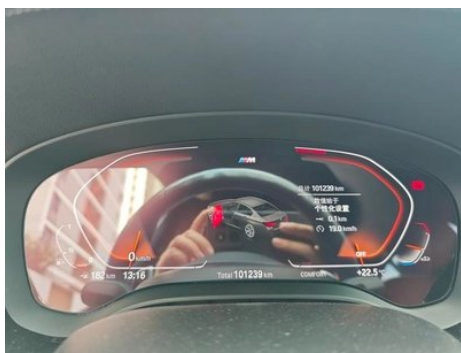

Vehicle Detail Report

BMW 5 Series 2022 530Li Leading Type M Sports suit

Basic Information

Brand	BMW
Mileage	101,000 km
Color	Black
First Registration	2021-10-01
Transfer Count	0

Vehicle Images