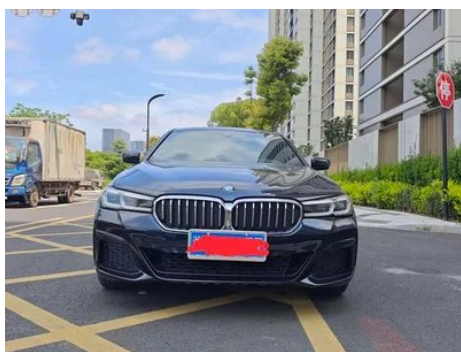

Vehicle Detail Report

BMW 5 Series 2022 530Li Leading Type M Sports suit

Basic Information

Brand	BMW
Mileage	101,000 km
Color	Black
First Registration	2021-10-01
Transfer Count	0

Vehicle Images

Vehicle Condition

1. Driver's seat rails and frame, Signs of removal. 2. Front passenger seat rails and frame, Signs of removal.

Configuration Information

Model Information

Model Name	BMW 5 Series 2022 530Li Leading Type M Sports suit
Launch Date	2021.08