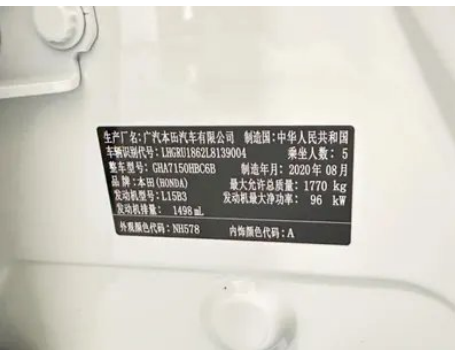

Vehicle Detail Report

Honda Vezel 2020 1.5L CVT Luxury Edition

Basic Information

Brand	Honda
Mileage	31,800 km
Color	White
First Registration	2020-09-01
Transfer Count	2

Vehicle Images

Vehicle Condition

1. Original metal body panels with factory paint.

Configuration Information

Model Information

Model Name	Honda Vezel 2020 1.5L CVT Luxury Edition
-------------------	--

Model Information (continued)

Launch Date	2020.03
--------------------	---------

Basic parameters

Vehicle Class	Small SUV
Energy Type	Gasoline
Maximum Power (kW)	96
Maximum Torque (N·m)	155
Transmission	CVT continuously variable transmission
Body Type	SUV
Engine	1.5L 131 hp L4
Dimensions (L×W×H) (mm)	4340*1790*1605
Official 0-100 km/h Acceleration (s)	11.5
Top Speed (km/h)	186
Curb Weight (kg)	1281
Maximum Gross Weight (kg)	1770
NEDC Combined Fuel Consumption (L/100km)	6.1