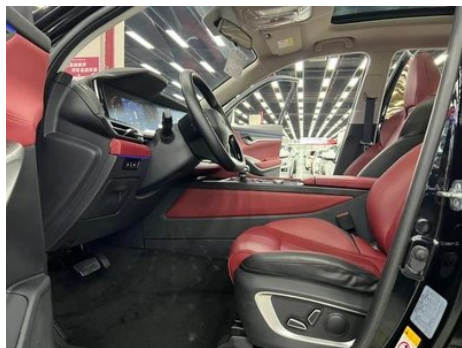

Vehicle Detail Report

Changan CS75 Plus 2020 2.0T Automatic Flagship

Basic Information

Brand	Changan
Mileage	21,000 km
Color	Black
First Registration	2021-01-01
Transfer Count	0

Vehicle Images