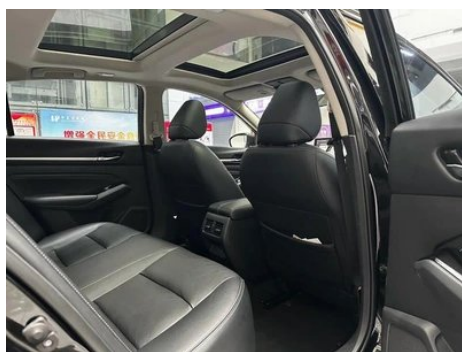

Vehicle Detail Report

Altima 2022 2.0L XL-TLS Enjoyment Edition

Basic Information

Brand	Nissan
Mileage	74,000 km
Color	Black
First Registration	2023-08-01
Transfer Count	0

Vehicle Images

Vehicle Condition

1. Inner side of right C-pillar, Deformation. 2. Left rear fender, Paint repair. 3. Right rear fender, Paint repair, Bodywork repair.