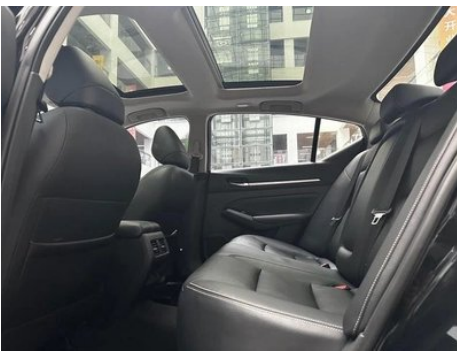

Vehicle Detail Report

Altima 2022 2.0L XL-TLS Enjoyment Edition

Basic Information

Brand	Nissan
Mileage	74,000 km
Color	Black
First Registration	2023-08-01
Transfer Count	0

Vehicle Images

Vehicle Condition

1. Inner side of right C-pillar, Deformation. 2. Left rear fender, Paint repair. 3. Right rear fender, Paint repair, Bodywork repair.