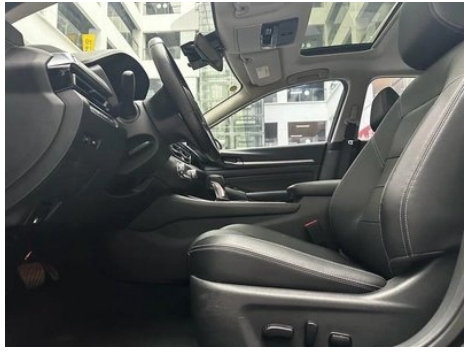

Vehicle Detail Report

Altima 2022 2.0L XL-TLS Enjoyment Edition

Basic Information

Brand	Nissan
Mileage	74,000 km
Color	Black
First Registration	2023-08-01
Transfer Count	0

Vehicle Images

Vehicle Condition

1. Inner side of right C-pillar, Deformation. 2. Left rear fender, Paint repair. 3. Right rear fender, Paint repair, Bodywork repair.

Configuration Information

Model Information

Model Name	Altima 2022 2.0L XL-TLS Enjoyment Edition
Launch Date	2022.09

Basic parameters

Vehicle Class	Mid-size car
Energy Type	Gasoline
Maximum Power (kW)	115
Maximum Torque (N·m)	197
Transmission	CVT continuously variable transmission
Body Type	Sedan
Engine	2.0L 156 horsepower L4
Dimensions (L×W×H) (mm)	4906*1850*1447
Official 0-100 km/h Acceleration (s)	-
Top Speed (km/h)	197
Curb Weight (kg)	1518
Maximum Gross Weight (kg)	1915
WLTP Combined Fuel Consumption (L/100km)	6.41