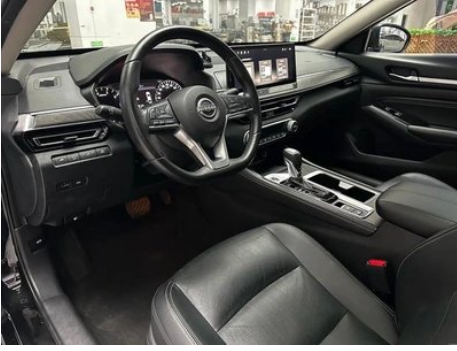

Vehicle Detail Report

Altima 2022 2.0L XL-TLS Enjoyment Edition

Basic Information

Brand	Nissan
Mileage	74,000 km
Color	Black
First Registration	2023-08-01
Transfer Count	0

Vehicle Images

Vehicle Condition

1. Inner side of right C-pillar, Deformation. 2. Left rear fender, Paint repair. 3. Right rear fender, Paint repair, Bodywork repair.

Configuration Information

Model Information

Model Name	Altima 2022 2.0L XL-TLS Enjoyment Edition
Launch Date	2022.09

Basic parameters

Vehicle Class	Mid-size car
Energy Type	Gasoline
Maximum Power (kW)	115
Maximum Torque (N·m)	197
Transmission	CVT continuously variable transmission
Body Type	Sedan
Engine	2.0L 156 horsepower L4
Dimensions (L×W×H) (mm)	4906*1850*1447
Official 0-100 km/h Acceleration (s)	-
Top Speed (km/h)	197
Curb Weight (kg)	1518
Maximum Gross Weight (kg)	1915
WLTP Combined Fuel Consumption (L/100km)	6.41