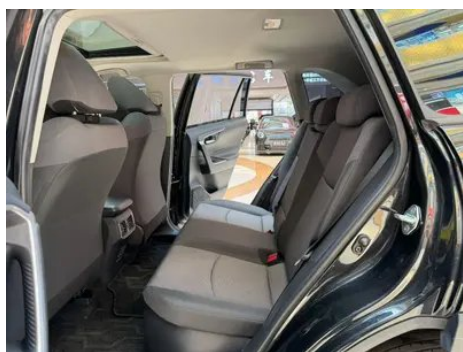

Vehicle Detail Report

Toyota RAV4 2020 Dual Power 2.5L CVT Two-wheel drive elite version

Basic Information

Brand	Toyota
Mileage	65,000 km
Color	Black
First Registration	2020-08-01
Transfer Count	0

Vehicle Images

Vehicle Condition

1. Front passenger seat rails and frame, Signs of removal.

Configuration Information

Model Information

Model Name	Toyota RAV4 2020 Dual Power 2.5L E-CVT Two-wheel drive elite version
Launch Date	2019.10