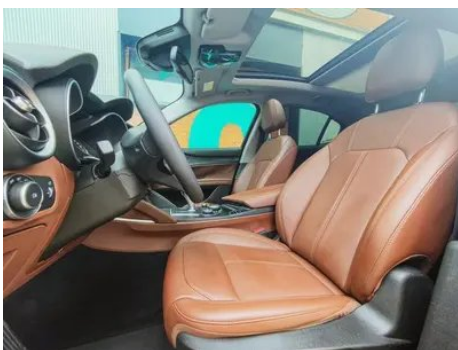

Vehicle Detail Report

Alfa Romeo Stelvio 2017 2.0T 200HP Elite Edition

Basic Information

Brand	Alfa Romeo
Mileage	114,000 km
Color	Blue
First Registration	2019-01-01
Transfer Count	0

Vehicle Images

Vehicle Condition

1. Inner side of left B-pillar, Non-accident-related deformation. 2. Inner side of right B-pillar, Dent. 3. Left rear quarter panel, Scratch.

Configuration Information

Model Information

Model Name	Alfa Romeo Stelvio 2017 2.0T 200HP Elite Edition
Launch Date	2017.06