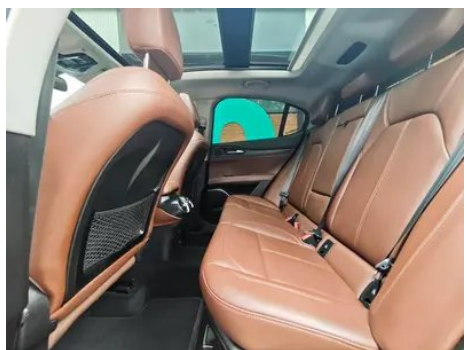

Vehicle Detail Report

Alfa Romeo Stelvio 2017 2.0T 200HP Elite Edition

Basic Information

Brand	Alfa Romeo
Mileage	114,000 km
Color	Blue
First Registration	2019-01-01
Transfer Count	0

Vehicle Images

Vehicle Condition

1. Inner side of left B-pillar, Non-accident-related deformation. 2. Inner side of right B-pillar, Dent. 3. Left rear quarter panel, Scratch.

Configuration Information

Model Information

Model Name	Alfa Romeo Stelvio 2017 2.0T 200HP Elite Edition
Launch Date	2017.06