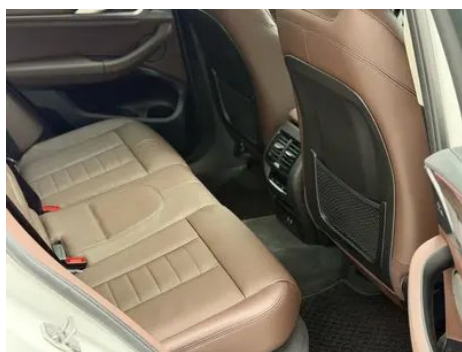

Vehicle Detail Report

BMW X3 2020 xDrive28i Luxury Set

Basic Information

Brand	BMW
Mileage	66,000 km
Color	White
First Registration	2020-04-01
Transfer Count	2

Vehicle Images

Vehicle Condition

1. Original metal body panels with factory paint.