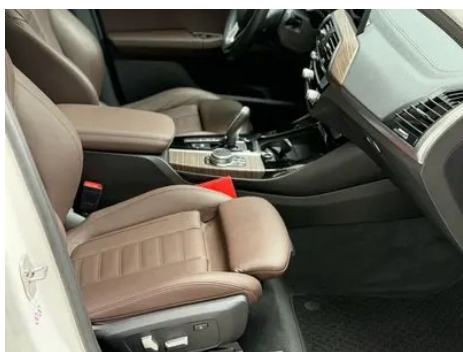

Vehicle Condition

1. Original metal body panels with factory paint.

Configuration Information

Model Information

Model Name	X3 2020 xDrive28i Luxury Package
Launch Date	2019.10

Basic parameters

Vehicle Class	Mid-size SUV
Energy Type	Gasoline
Maximum Power (kW)	165
Maximum Torque (N·m)	310