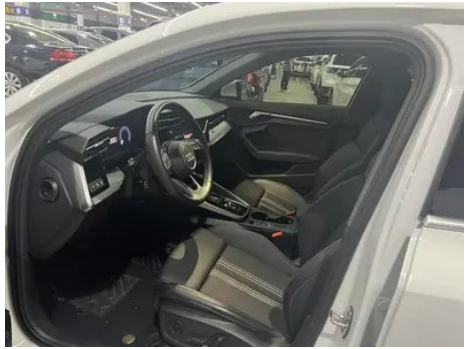

Vehicle Detail Report

Audi A3 2023 Restyling A3L Limousine 35 TFSI Fashion Sport

Basic Information

Brand	Audi
Mileage	35,000 km
Color	White
First Registration	2023-06-01
Transfer Count	0

Vehicle Images

Vehicle Condition