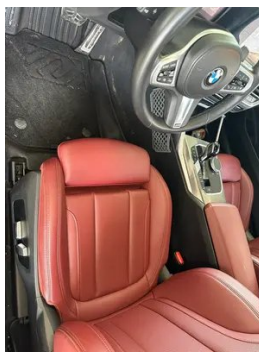

Vehicle Detail Report

BMW 4 Series 2022 Restyling 430i M Sports Night Suit

Basic Information

Brand	BMW
Mileage	45,000 km
Color	Other
First Registration	2022-11-01
Transfer Count	0

Vehicle Images