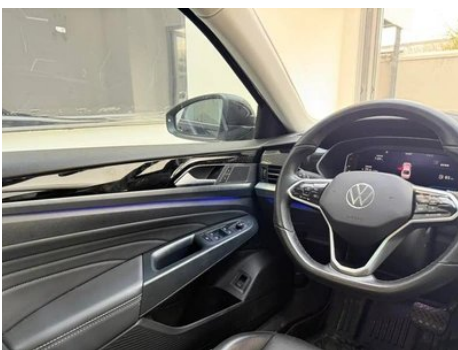

Vehicle Detail Report

Passat 2022 330TSI Star Deluxe Edition

Basic Information

Brand	Volkswagen
Mileage	60,000 km
Color	Black
First Registration	2022-01-01
Transfer Count	1

Vehicle Images

Vehicle Condition