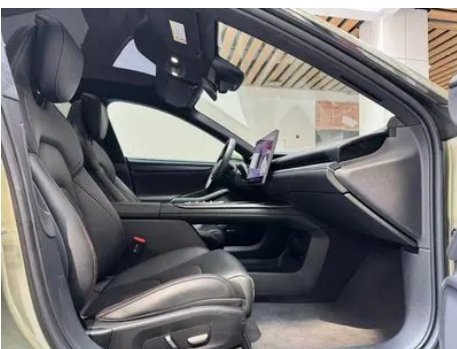

Vehicle Condition

1. Right rear quarter panel, Body panel repair.

Configuration Information

Model Information

Model Name	Xiaomi Auto SU7 2024 Four-wheel drive ultra-long endurance high-end intelligent driving Max version
Launch Date	2024.03