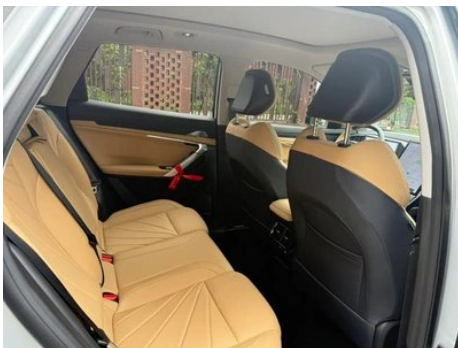

Vehicle Detail Report

Geely Auto Boyue L 2023 1.5TD DCT Premium Trim

Basic Information

Brand	Geely
Mileage	6,000 km
Color	Silver-gray
First Registration	2024-06-01
Transfer Count	0

Vehicle Images

Vehicle Condition