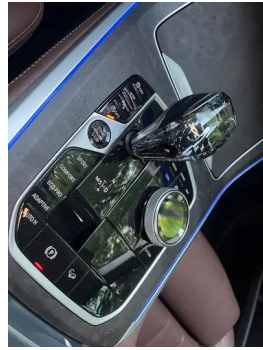

Vehicle Condition

1. Inner side of left B-pillar, Scratch, Non-accident-related deformation.

Configuration Information

Model Information

Model Name	BMW X5 2021 xDrive40i M Sports suit
Launch Date	2020.10

Basic parameters

Vehicle Class	Mid-size and large SUVs
Energy Type	Gasoline
Maximum Power (kW)	250
Maximum Torque (N·m)	450
Transmission	8-gear manual integration
Body Type	SUV
Engine	3.0T 340 horsepower L6
Dimensions (L×W×H) (mm)	4930*2004*1776