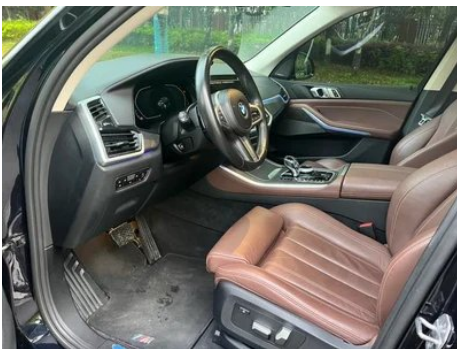

Vehicle Detail Report

BMW X5 2021 xDrive40i M Sports suit

Basic Information

Brand	BMW
Mileage	78,000 km
Color	Black
First Registration	2021-12-01
Transfer Count	0

Vehicle Images

Vehicle Condition

1. Inner side of left B-pillar, Scratch, Non-accident-related deformation.