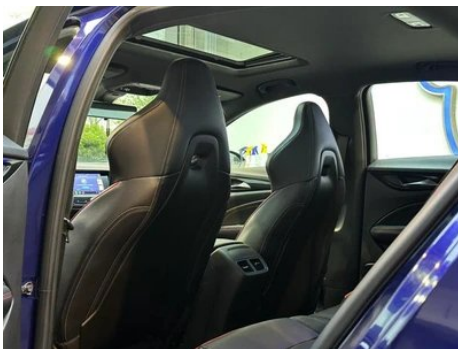

Vehicle Detail Report

Regal 2021 GS 28T Premium Type

Basic Information

Brand	Buick
Mileage	58,000 km
Color	Blue
First Registration	2021-06-01
Transfer Count	1

Vehicle Images

Vehicle Condition

1. Right rocker panel, Inner side deformation. 2. Left rear fender, Paint repair, Bodywork repair.