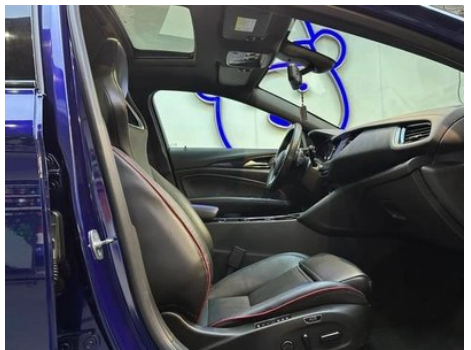

Vehicle Detail Report

Regal 2021 GS 28T Premium Type

Basic Information

Brand	Buick
Mileage	58,000 km
Color	Blue
First Registration	2021-06-01
Transfer Count	1

Vehicle Images

Vehicle Condition

1. Right rocker panel, Inner side deformation. 2. Left rear fender, Paint repair, Bodywork repair.