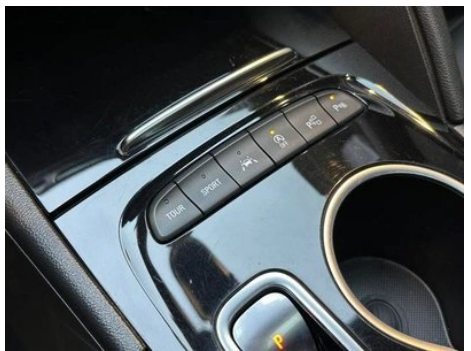

Vehicle Detail Report

Regal 2021 GS 28T Premium Type

Basic Information

Brand	Buick
Mileage	58,000 km
Color	Blue
First Registration	2021-06-01
Transfer Count	1

Vehicle Images

Vehicle Condition

1. Right rocker panel, Inner side deformation. 2. Left rear fender, Paint repair, Bodywork repair.