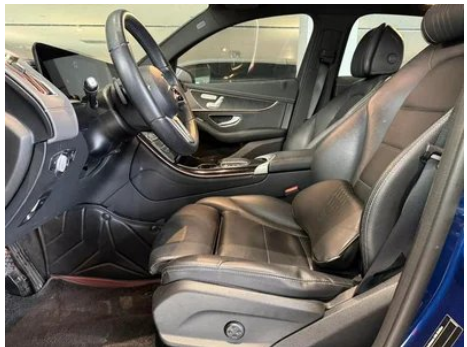

Vehicle Detail Report

Mercedes EQC 2020 350 4MATIC

Basic Information

Brand	Mercedes-Benz
Mileage	98,800 km
Color	Blue
First Registration	2021-01-01
Transfer Count	0

Vehicle Images