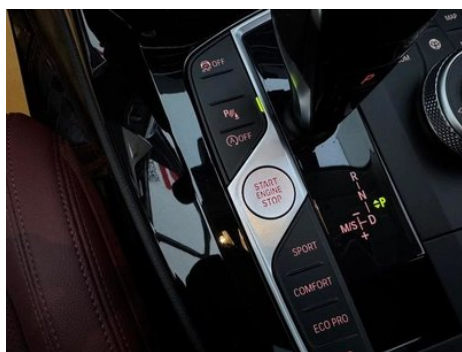

Vehicle Condition

1. Left rear fender, Deformation.

Configuration Information

Model Information

Model Name	BMW 2022 X3 xDrive25i M Sport Package
Launch Date	2021.08

Basic parameters

Vehicle Class	Mid-size SUV
Energy Type	Gasoline
Maximum Power (kW)	135
Maximum Torque (N·m)	300
Transmission	8-gear manual integration
Body Type	SUV
Engine	2.0L 184 hp L4
Dimensions (L×W×H) (mm)	4737*1891*1689
Official 0-100 km/h Acceleration (s)	8.9
Top Speed (km/h)	210
Curb Weight (kg)	1857
Maximum Gross Weight (kg)	2510
NEDC Combined Fuel Consumption (L/100km)	8.4
WLTP Combined Fuel Consumption (L/100km)	8.3

engine

Engine Model	B48B20C
Displacement (mL)	1998
Displacement (L)	2.0
Induction Type	Turbocharging