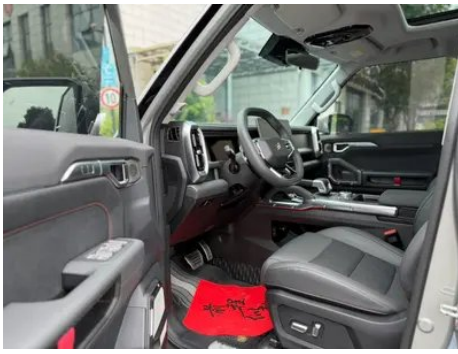

Vehicle Condition

1. Inner side of left B-pillar, Scratch, Non-accident-related deformation. 2. Driver's seat rails and frame, Signs of removal. 3. Front passenger seat rails and frame, Signs of removal.

In-car charging

In-car charging (continued)

Multimedia/charging port	•USB;•Type-C
Number of USB/Type-C ports	• 2 in the front row/2 in the back row
Mobile phone wireless charging function	• Front row
220V/230V power supply	•
Luggage compartment 12V power socket	•
Mobile phone wireless charging power	•50W