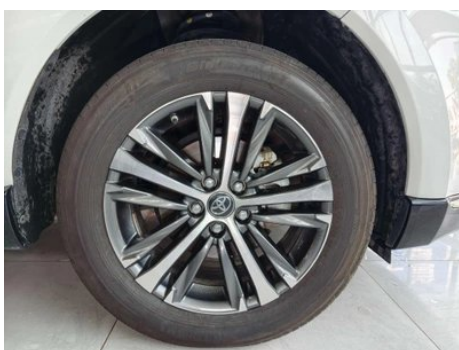

Vehicle Images

Vehicle Condition

1. Original metal body panels with factory paint.

Configuration Information

Model Information

Model Information (continued)

Model Name	Toyota Venza 2023 2.5L Intelligent electric hybrid double engine Two-wheel drive luxury edition
Launch Date	2023.03