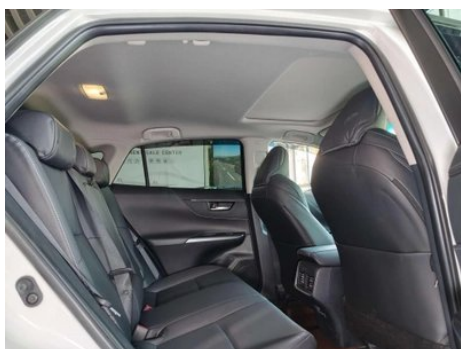

Vehicle Images

Vehicle Condition

1. Original metal body panels with factory paint.

Configuration Information

Model Information

Model Information (continued)

Model Name	Toyota Venza 2023 2.5L Intelligent electric hybrid double engine Two-wheel drive luxury edition
Launch Date	2023.03