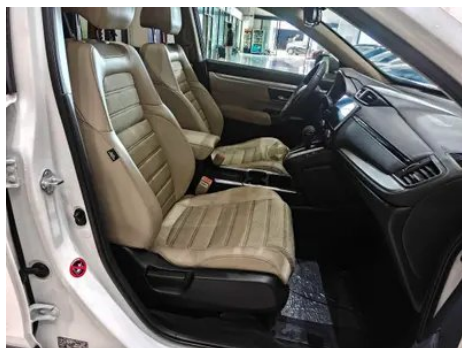

Vehicle Condition

1. Right rocker panel, Scratch damage.

Configuration Information

Model Information

Model Name	Honda CR-V 2021 240TURBO CVT Two-wheel drive urban version
Launch Date	2020.07

Basic parameters

Vehicle Class	Compact SUV
Energy Type	Gasoline
Maximum Power (kW)	142
Maximum Torque (N·m)	243
Transmission	CVT continuously variable transmission
Body Type	SUV
Engine	1.5T 193 horsepower L4
Dimensions (L×W×H) (mm)	4621*1855*1679
Official 0-100 km/h Acceleration (s)	9.4
Top Speed (km/h)	190
Curb Weight (kg)	1544
Maximum Gross Weight (kg)	2030