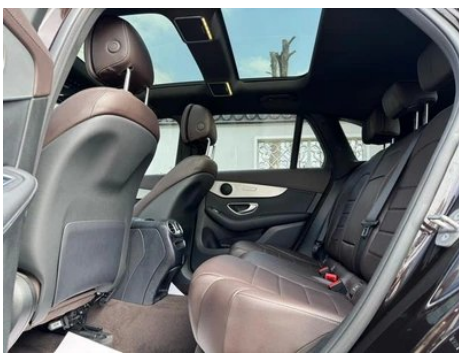

Vehicle Condition

1. Original metal panels and factory paint.

Configuration Information

Model Information

Model Name	Mercedes-Benz GLC 2022 Restyling GLC 260 L 4MATIC Dynamic
Launch Date	2021.11

Basic parameters