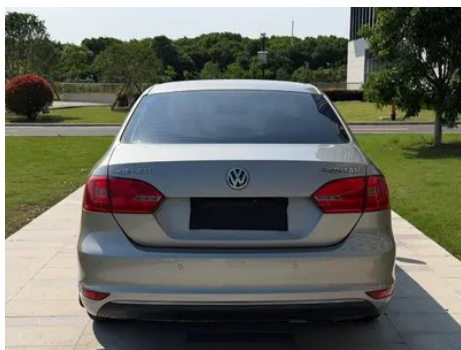

Vehicle Detail Report

Volkswagen Sagitar 2015 1.6L Automatic Comfort Type

Basic Information

Brand	Volkswagen
Mileage	92,000 km
Color	Dark gray
First Registration	2015-02-01
Transfer Count	1

Vehicle Images