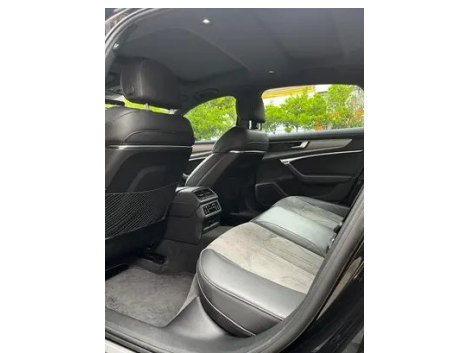

Vehicle Detail Report

Audi A6L 2022 45 TFSI quattro Choose dynamic type

Basic Information

Brand	Audi
Mileage	70,000 km
Color	Black
First Registration	2022-01-01
Transfer Count	0

Vehicle Images