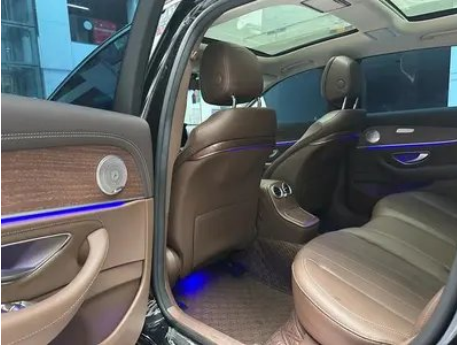

Vehicle Detail Report

Mercedes-Benz E-Class 2023 E 260 L Passenger car

Basic Information

Brand	Mercedes-Benz
Mileage	64,000 km
Color	Black
First Registration	2023-04-01
Transfer Count	0

Vehicle Images

Vehicle Condition