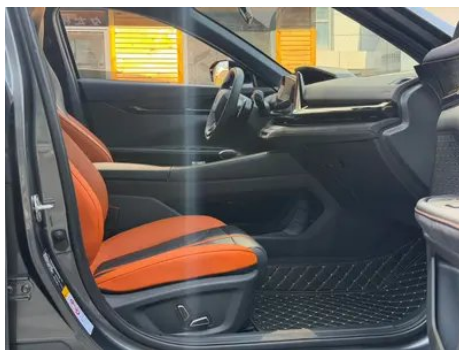

Vehicle Detail Report

Changan UNI-V 2024 1.5T Luxury sports-style

Basic Information

Brand	Changan
Mileage	5,000 km
Color	Dark gray
First Registration	2025-01-01
Transfer Count	0

Vehicle Images