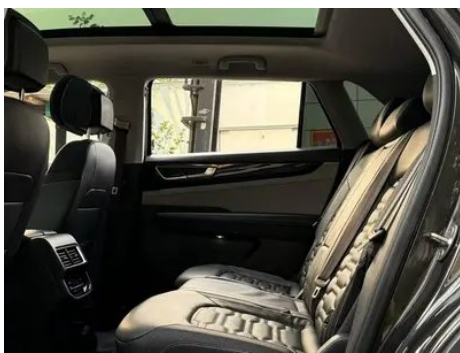

Vehicle Images

Vehicle Condition

1. Original metal body panels with factory paint.

Configuration Information

Model Information

Model Name	Volkswagen Teramont 2022 380TSI Four-wheel drive Respect Flagship Edition
Launch Date	2022.03