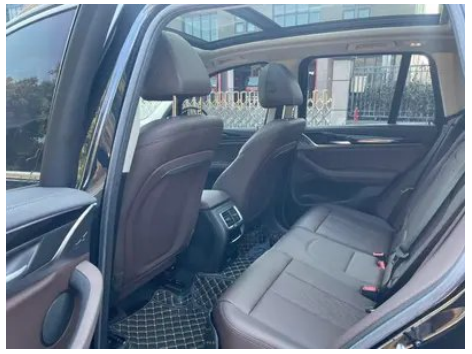

Vehicle Condition

1. Original metal body panels with factory paint.

Configuration Information

Model Information

Model Name	BMW X3 2022 Restyling xDrive25i M Sports suit