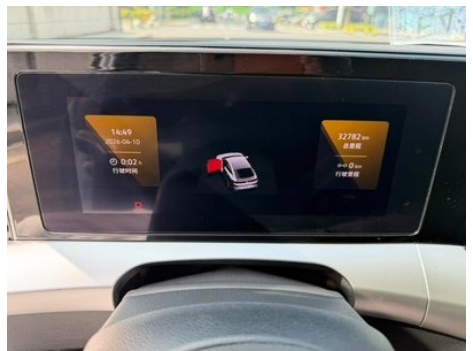

## Vehicle Condition

1. Left rocker panel, Scratch damage. 2. Right rocker panel, Paint repair, Outer-side body panel repair. 3. Driver's seat rails and frame, Signs of removal. 4. Front passenger seat rails and frame, Signs of removal. 5. Left rear quarter panel, Paint chip, Scratch damage.