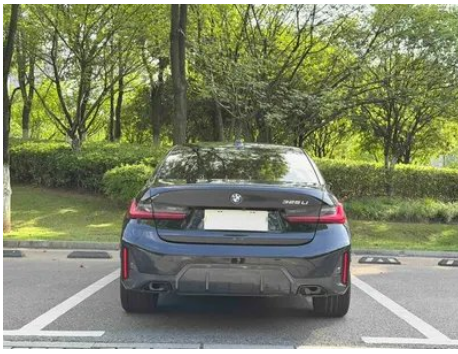

Vehicle Detail Report

BMW 3 Series 2023 325Li M Sports Night Suit

Basic Information

Brand	BMW
Mileage	28,000 km
Color	Black
First Registration	2024-05-01
Transfer Count	1

Vehicle Images

Vehicle Condition

1. Driver's seat rails and frame, Signs of removal. 2. Front passenger seat rails and frame, Signs of removal.