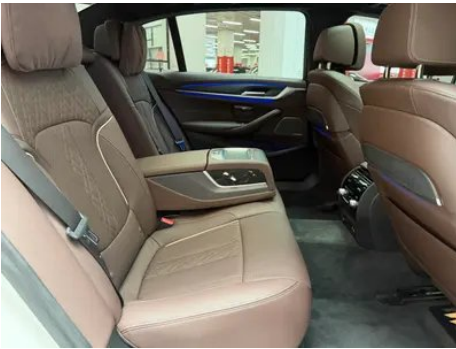

Vehicle Detail Report

BMW 5 Series 2022 Restyling 530Li Premium Class M Sports suit

Basic Information

Brand	BMW
Mileage	37,000 km
Color	White
First Registration	2022-10-01
Transfer Count	0

Vehicle Images

Vehicle Condition