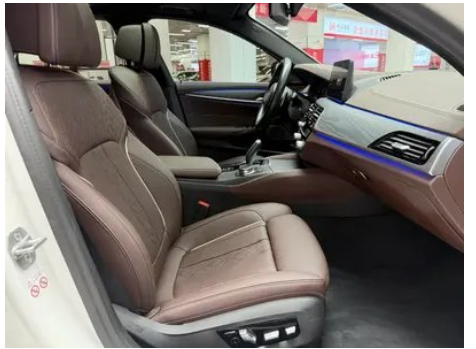

Vehicle Detail Report

BMW 5 Series 2022 Restyling 530Li Premium Class M Sports suit

Basic Information

Brand	BMW
Mileage	37,000 km
Color	White
First Registration	2022-10-01
Transfer Count	0

Vehicle Images

Vehicle Condition