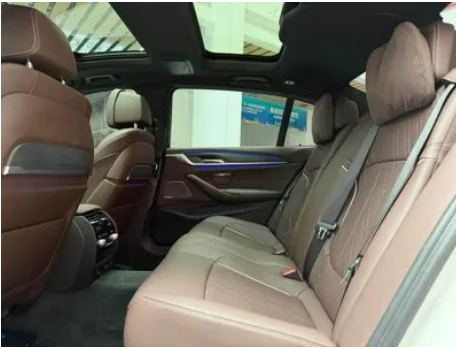

Vehicle Detail Report

BMW 5 Series 2022 Restyling 530Li Premium Class M Sports suit

Basic Information

Brand	BMW
Mileage	37,000 km
Color	White
First Registration	2022-10-01
Transfer Count	0

Vehicle Images

Vehicle Condition