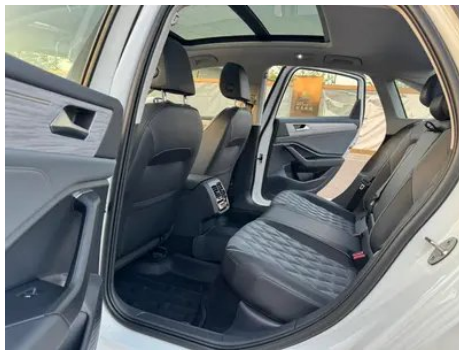

Vehicle Detail Report

Volkswagen Sagitar 2025 300TSI DSG Premium Edition

Basic Information

Brand	Volkswagen
Mileage	5,000 km
Color	White
First Registration	2025-04-01
Transfer Count	0

Vehicle Images

Vehicle Condition