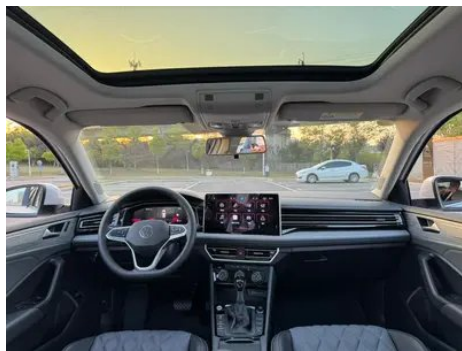

Vehicle Detail Report

Volkswagen Sagitar 2025 300TSI DSG Premium Edition

Basic Information

Brand	Volkswagen
Mileage	5,000 km
Color	White
First Registration	2025-04-01
Transfer Count	0

Vehicle Images