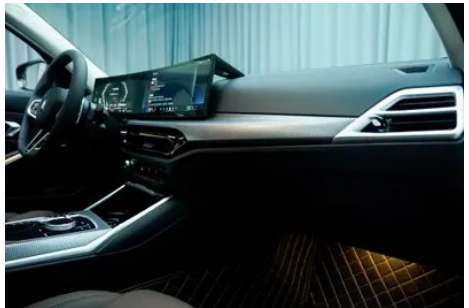

Vehicle Detail Report

BMW 3 Series 2026 330Li M Sports Night Suit

Basic Information

Brand	BMW
Mileage	3,000 km
Color	Black
First Registration	2026-05-01
Transfer Count	0

Vehicle Images