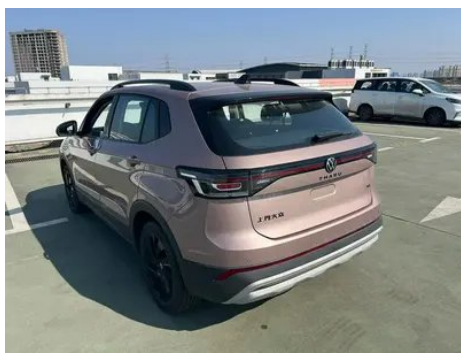

Vehicle Detail Report

Volkswagen Tharu 2025 New talent 300TSI Sharp Edition

Basic Information

Brand	Volkswagen
Mileage	2,000 km
Color	Red
First Registration	2026-03-01
Transfer Count	0

Vehicle Images

Vehicle Condition

1. Radiator support, Signs of removal.

Configuration Information

Model Information

Model Name	Tuyue 2025 New 300TSI Sharp Edition
Launch Date	2024.08

Basic parameters

Vehicle Class	Compact SUV
Energy Type	Gasoline
Maximum Power (kW)	118
Maximum Torque (N·m)	250
Transmission	7-speed dry dual clutch
Body Type	SUV
Engine	1.5T 160 horsepower L4
Dimensions (L×W×H) (mm)	4355*1762*1605
Official 0-100 km/h Acceleration (s)	-
Top Speed (km/h)	190
Curb Weight (kg)	1335
Maximum Gross Weight (kg)	1765
WLTP Combined Fuel Consumption (L/100km)	5.70