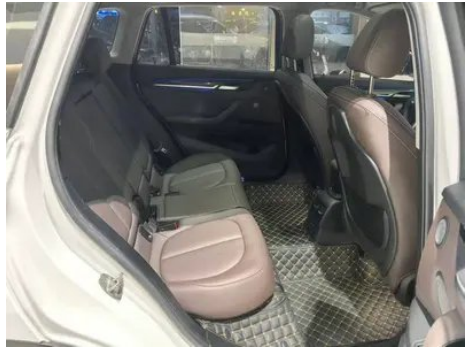

Vehicle Detail Report

BMW X1 2022 xDrive25Li Premium Class

Basic Information

Brand	BMW
Mileage	60,000 km
Color	White
First Registration	2023-01-01
Transfer Count	0

Vehicle Images

Vehicle Condition

1. Inner side of right B-pillar, Non-accident-related deformation.