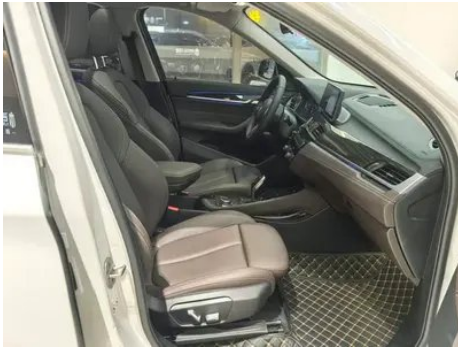

Vehicle Detail Report

BMW X1 2022 xDrive25Li Premium Class

Basic Information

Brand	BMW
Mileage	60,000 km
Color	White
First Registration	2023-01-01
Transfer Count	0

Vehicle Images

Vehicle Condition

1. Inner side of right B-pillar, Non-accident-related deformation.