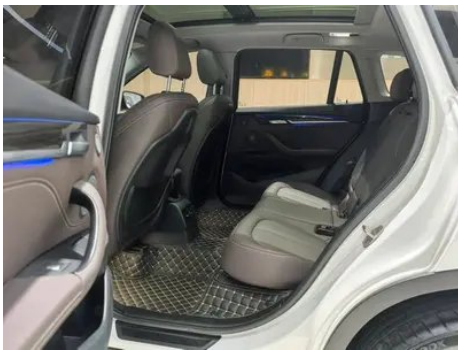

Vehicle Condition

1. Inner side of right B-pillar, Non-accident-related deformation.

Configuration Information

Model Information

Model Name	BMW X1 2022 xDrive25Li Premium Class
Launch Date	2021.12

Basic parameters

Vehicle Class	Compact SUV
Energy Type	Gasoline
Maximum Power (kW)	141
Maximum Torque (N·m)	280
Transmission	8-gear manual integration
Body Type	SUV
Engine	2.0L 192 hp L4
Dimensions (L×W×H) (mm)	4565*1821*1620