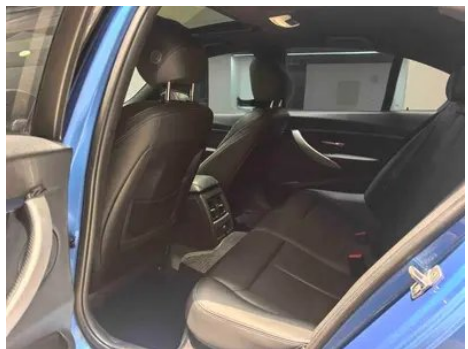

Vehicle Detail Report

BMW 3 Series 2019 320Li M Sports suit

Basic Information

Brand	BMW
Mileage	45,000 km
Color	Blue
First Registration	2019-04-01
Transfer Count	1

Vehicle Images