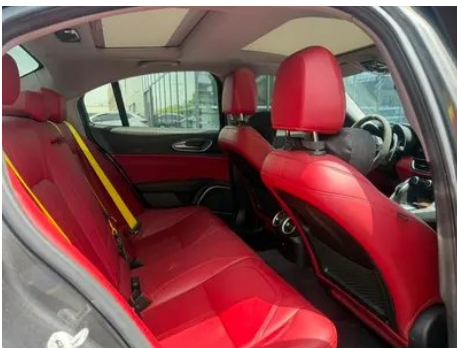

Vehicle Detail Report

Alfa Romeo Giulia 2021 2.0T 280HP Luxury Edition

Basic Information

Brand	Alfa Romeo
Mileage	64,000 km
Color	Dark gray
First Registration	2021-09-01
Transfer Count	0

Vehicle Images

Vehicle Condition