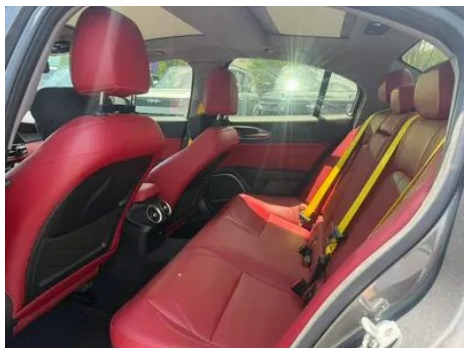

Vehicle Detail Report

Alfa Romeo Giulia 2021 2.0T 280HP Luxury Edition

Basic Information

Brand	Alfa Romeo
Mileage	64,000 km
Color	Dark gray
First Registration	2021-09-01
Transfer Count	0

Vehicle Images

Vehicle Condition