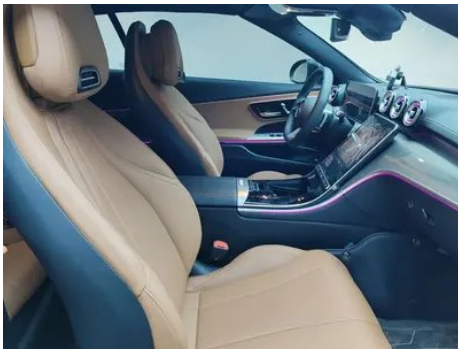

Vehicle Condition

1. Inner side of left C-pillar, Scratch, Dent. 2. Left rear quarter panel, Paint repair, Body panel repair, Welding repair.

Configuration Information

Model Information

Model Name	Mercedes-Benz CLE 2025 CLE 260 Convertible Coupe
Launch Date	2025.01