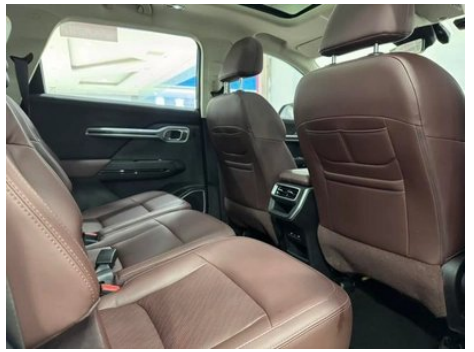

Vehicle Detail Report

Geely Auto Haoyue 2022 1.8TD DCT Luxury type

Basic Information

Brand	Geely
Mileage	78,000 km
Color	Black
First Registration	2022-01-01
Transfer Count	0

Vehicle Images

Vehicle Condition