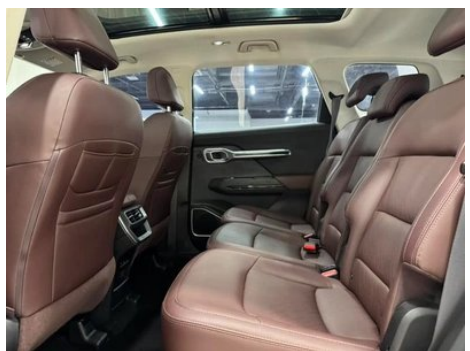

Vehicle Detail Report

Geely Auto Haoyue 2022 1.8TD DCT Luxury type

Basic Information

Brand	Geely
Mileage	78,000 km
Color	Black
First Registration	2022-01-01
Transfer Count	0

Vehicle Images

Vehicle Condition