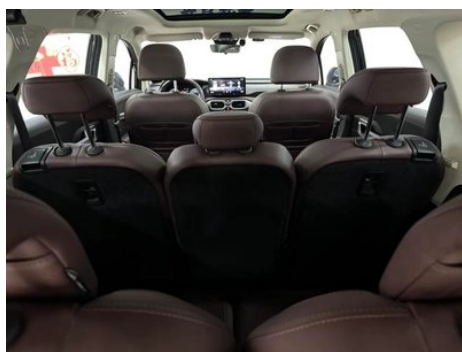

Vehicle Detail Report

Geely Auto Haoyue 2022 1.8TD DCT Luxury type

Basic Information

Brand	Geely
Mileage	78,000 km
Color	Black
First Registration	2022-01-01
Transfer Count	0

Vehicle Images

Vehicle Condition