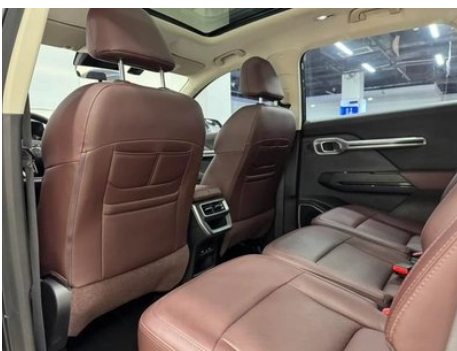

Vehicle Detail Report

Geely Auto Haoyue 2022 1.8TD DCT Luxury type

Basic Information

Brand	Geely
Mileage	78,000 km
Color	Black
First Registration	2022-01-01
Transfer Count	0

Vehicle Images

Vehicle Condition