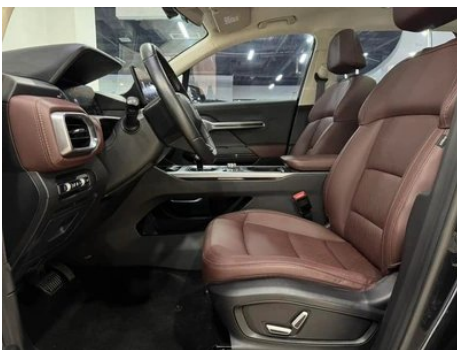

Vehicle Detail Report

Geely Auto Haoyue 2022 1.8TD DCT Luxury type

Basic Information

Brand	Geely
Mileage	78,000 km
Color	Black
First Registration	2022-01-01
Transfer Count	0

Vehicle Images

Vehicle Condition

1. Radiator support, Signs of removal.

Configuration Information

Model Information

Model Name	Geely Auto Haoyue 2022 1.8TD DCT Luxury type 5 seat
Launch Date	2021.11

Basic parameters

Vehicle Class	Mid-size SUV
Energy Type	Gasoline
Maximum Power (kW)	135
Maximum Torque (N·m)	300
Transmission	7-speed wet dual-clutch
Body Type	SUV
Engine	1.8L 184 hp L4
Dimensions (L×W×H) (mm)	4835*1900*1780
Official 0-100 km/h Acceleration (s)	-
Top Speed (km/h)	190
Curb Weight (kg)	1590
Maximum Gross Weight (kg)	2295
NEDC Combined Fuel Consumption (L/100km)	7.8