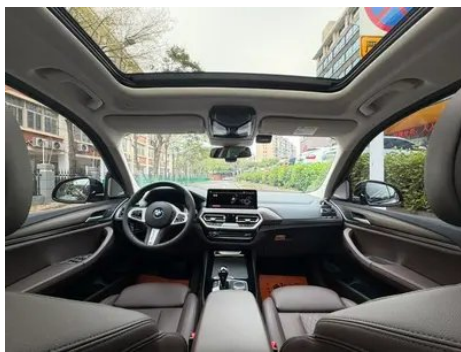

Vehicle Detail Report

BMW X3 2022 Restyling xDrive30i Leading Type M Obsidian Night Suit

Basic Information

Brand	BMW
Mileage	70,000 km
Color	Red
First Registration	2022-01-01
Transfer Count	0

Vehicle Images