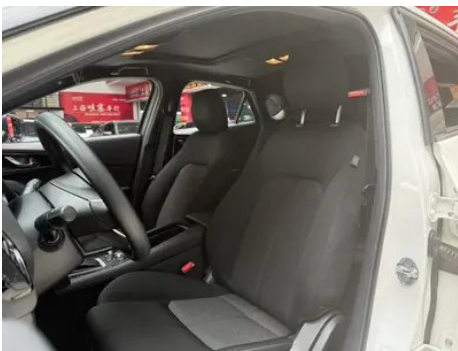

Vehicle Detail Report

Mazda CX-4 2021 2.0L Two-wheel-drive Blue Sky Vital Edition

Basic Information

Brand	Mazda
Mileage	1,000 km
Color	White
First Registration	2021-01-01
Transfer Count	0

Vehicle Images

Vehicle Condition