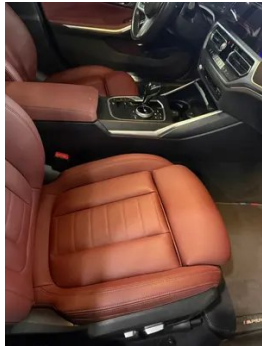

Vehicle Detail Report

BMW 3 Series 2022 325i M Sports suit

Basic Information

Brand	BMW
Mileage	101,000 km
Color	Black
First Registration	2021-08-01
Transfer Count	1

Vehicle Images

Vehicle Condition

1. Radiator support, Signs of removal, Replaced. 2. Right rocker panel, Scratch damage. 3. gearbox sump, Signs of removal. 4. Hood, Paint chip, Paint repair, Signs of removal, Replaced. 5. Front grille, Replaced, Modified. 6. Front bumper, Replaced, Scrape, Signs of removal. 7. Rear bumper, Scrape. 8. Left front door, Paint chip. 9. Right front door, Paint chip, Deformation, Scrape. 10. Left rear door, Paint chip. 11. Right rear door, Paint chip, Scrape. 12. Left front wheel rim, Scrape. 13. Right front wheel rim, Scrape. 14. Right rear wheel rim, Scrape. 15. Right front fender, Deformation. 16. Left rear quarter panel, Paint chip, Deformation. 17. Windshield, Stone chip. 18. Left rear door glass, Scratch. 19. Left headlight, Signs of removal. 20. Right headlight, Signs of removal, Replaced.