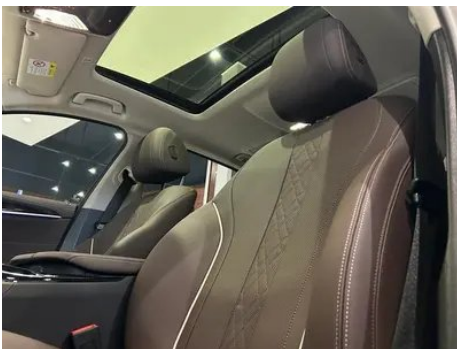

Vehicle Detail Report

BMW 5 Series 2021 525Li Luxury Set

Basic Information

Brand	BMW
Mileage	40,000 km
Color	Black
First Registration	2021-03-01
Transfer Count	0

Vehicle Images

Vehicle Condition

1. Right rear quarter panel, Deformation, Scratch damage.