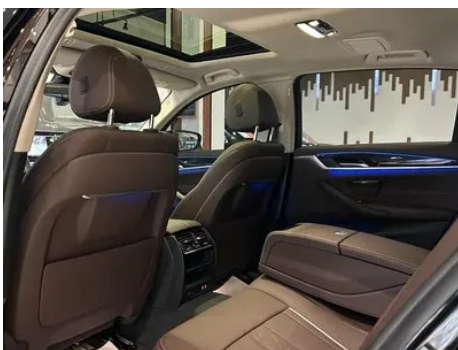

Vehicle Detail Report

BMW 5 Series 2021 525Li Luxury Set

Basic Information

Brand	BMW
Mileage	40,000 km
Color	Black
First Registration	2021-03-01
Transfer Count	0

Vehicle Images

Vehicle Condition

1. Right rear quarter panel, Deformation, Scratch damage.