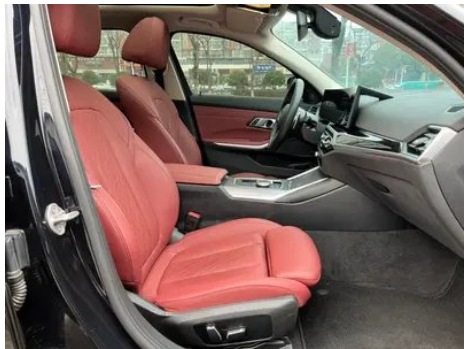

Vehicle Detail Report

BMW 3 Series 2023 325Li M Sports Night Suit

Basic Information

Brand	BMW
Mileage	24,000 km
Color	Black
First Registration	2024-07-01
Transfer Count	0

Vehicle Images

Vehicle Condition

1. Left rear quarter panel, Scrape.