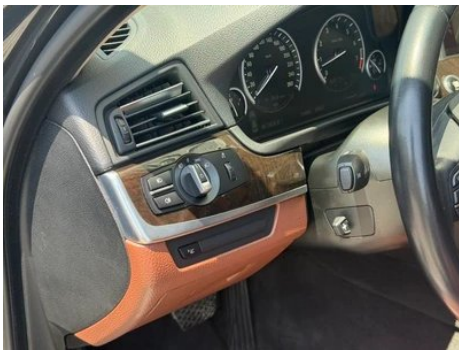

Vehicle Detail Report

BMW 5 Series 2014 535Li Leading

Basic Information

Brand	BMW
Mileage	114,000 km
Color	Black
First Registration	2015-06-01
Transfer Count	0

Vehicle Images

Vehicle Condition

1. Original metal panels and factory paint.