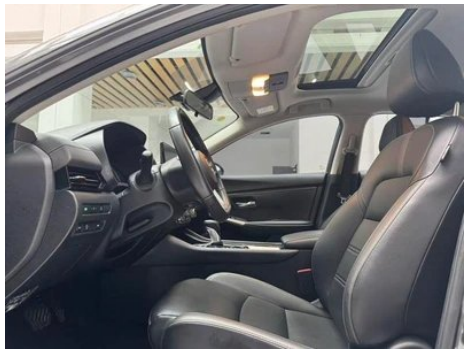

Vehicle Detail Report

Sylphy 2023 1.6L CVT Smart Driving Version

Basic Information

Brand	Nissan
Mileage	66,000 km
Color	Silver-gray
First Registration	2024-01-01
Transfer Count	1

Vehicle Images

Vehicle Condition