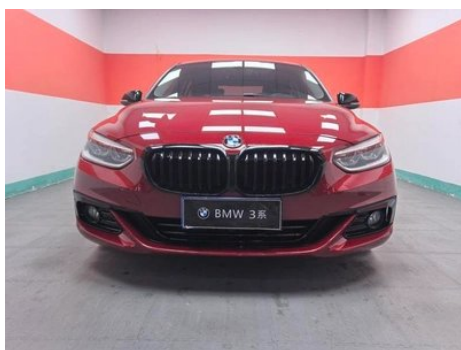

Vehicle Detail Report

BMW 1 Series 2017 118i Sporty

Basic Information

Brand	BMW
Mileage	60,000 km
Color	Red
First Registration	2017-10-01
Transfer Count	2

Vehicle Images

Vehicle Condition

1. Deformation (Not caused by an accident). 2. Left rear fender, Paint spray repair.

Configuration Information

Model Information

Model Name	BMW 1 Series 2017 118i Sporty
Launch Date	2017.02

Basic parameters

Vehicle Class	compact car
Energy Type	Gasoline
Maximum Power (kW)	100
Maximum Torque (N·m)	220
Transmission	6-speed automatic/manual transmission
Body Type	Sedan
Engine	1.5L 136 hp L3
Dimensions (L×W×H) (mm)	4456*1803*1446
Official 0-100 km/h Acceleration (s)	9.4
Top Speed (km/h)	212
Curb Weight (kg)	-
Maximum Gross Weight (kg)	-
NEDC Combined Fuel Consumption (L/100km)	5.5