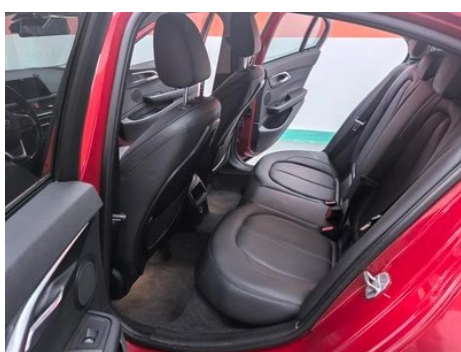

Vehicle Detail Report

BMW 1 Series 2017 118i Sporty

Basic Information

Brand	BMW
Mileage	60,000 km
Color	Red
First Registration	2017-10-01
Transfer Count	2

Vehicle Images

Vehicle Condition

1. Deformation (Not caused by an accident). 2. Left rear fender, Paint spray repair.