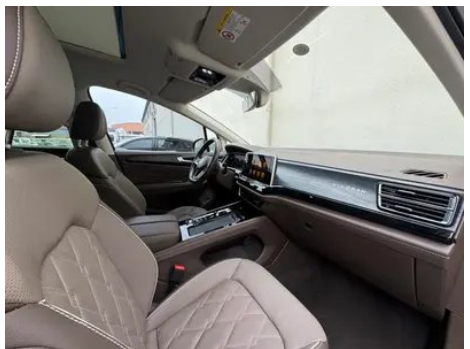

Vehicle Detail Report

Volkswagen Viloran 2022 380TSI Premium Trim

Basic Information

Brand	Volkswagen
Mileage	108,900 km
Color	Champagne color
First Registration	2022-08-01
Transfer Count	0

Vehicle Images