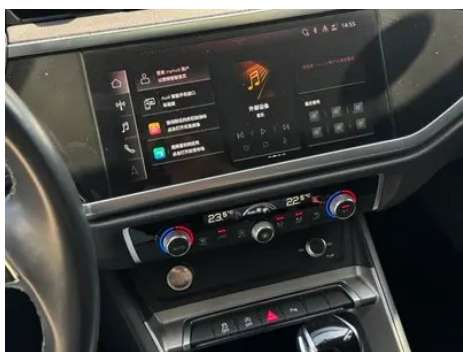

Vehicle Detail Report

Audi Q3 2022 35 TFSI Fashion and Elegant

Basic Information

Brand	Audi
Mileage	58,000 km
Color	White
First Registration	2022-06-01
Transfer Count	2

Vehicle Images

Vehicle Condition

1. Right rear quarter panel, Paint repair, Body panel repair.