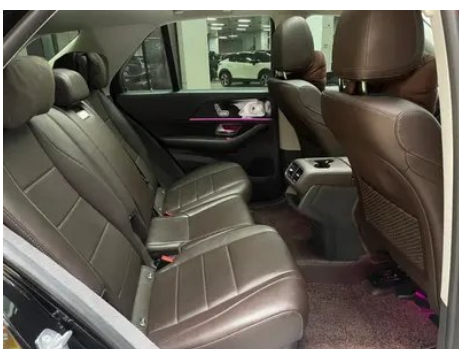

Vehicle Detail Report

Mercedes-Benz GLE (Imported) 2020 Restyling GLE 350 4MATIC Fashionable

Basic Information

Brand	Mercedes-Benz
Mileage	114,000 km
Color	Black
First Registration	2020-09-01
Transfer Count	1

Vehicle Images

Vehicle Condition

1. Heavy wear. 2. Right front door, Replaced. 3. Right rear door, Replaced. 4. Trunk lid, Body panel repair. 5. Right front fender, Replaced. 6. Right rocker panel exterior trim, Damage. 7. Left headlight, Replaced. 8. Right headlight, Signs of removal.