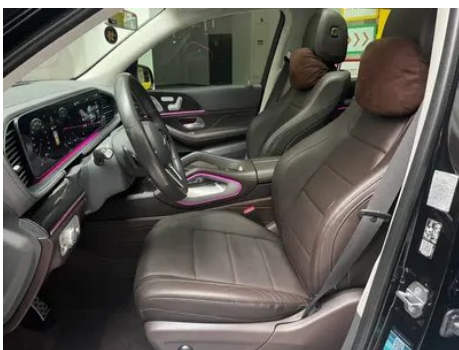

Vehicle Detail Report

Mercedes-Benz GLE (Imported) 2020 Restyling GLE 350 4MATIC Fashionable

Basic Information

Brand	Mercedes-Benz
Mileage	114,000 km
Color	Black
First Registration	2020-09-01
Transfer Count	1

Vehicle Images

Vehicle Condition

1. Heavy wear. 2. Right front door, Replaced. 3. Right rear door, Replaced. 4. Trunk lid, Body panel repair. 5. Right front fender, Replaced. 6. Right rocker panel exterior trim, Damage. 7. Left headlight, Replaced. 8. Right headlight, Signs of removal.