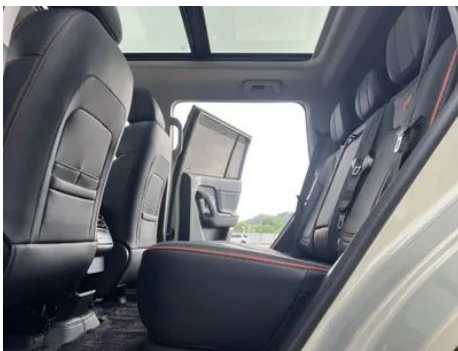

Vehicle Detail Report

Jetour Jietu Freedom 2025 2.0TD XWD Conquer

Basic Information

Brand	Jetour
Mileage	13,000 km
Color	Silver-gray
First Registration	2025-07-01
Transfer Count	0

Vehicle Images